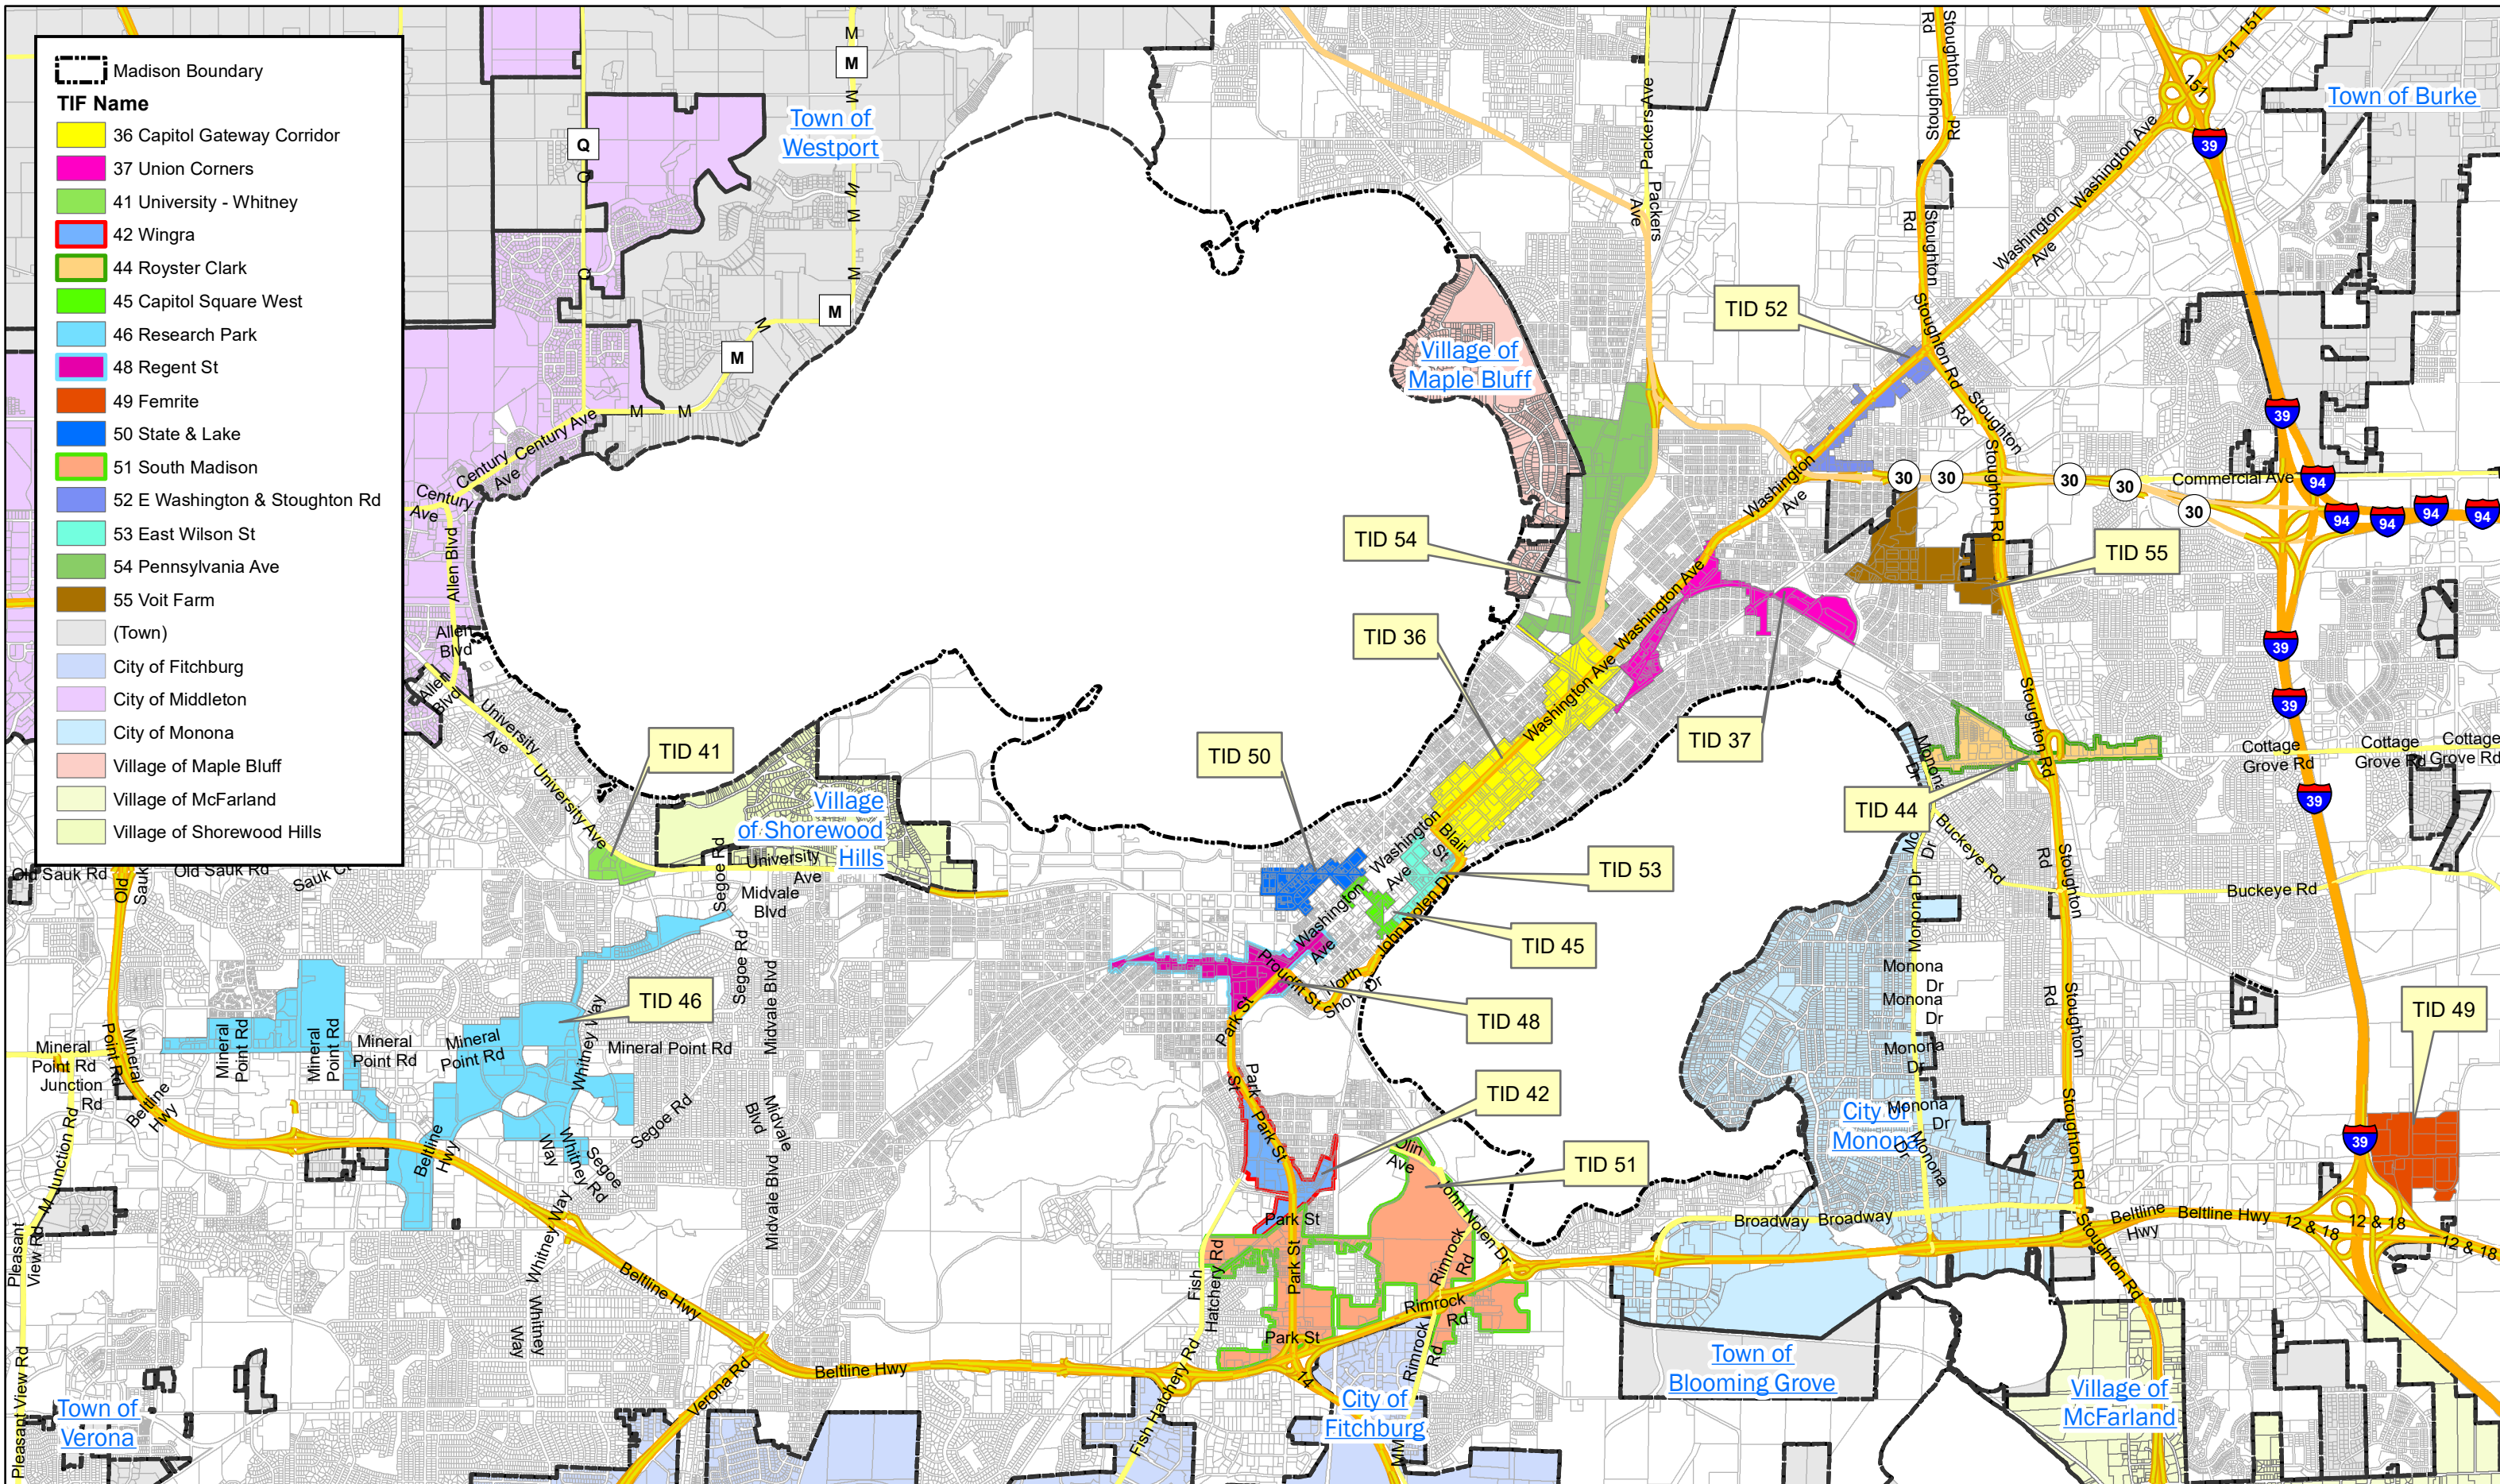

-  Madison Boundary
- TIF Name**
-  36 Capitol Gateway Corridor
-  37 Union Corners
-  41 University - Whitney
-  42 Wingra
-  44 Royster Clark
-  45 Capitol Square West
-  46 Research Park
-  48 Regent St
-  49 Femrite
-  50 State & Lake
-  51 South Madison
-  52 E Washington & Stoughton Rd
-  53 East Wilson St
-  54 Pennsylvania Ave
-  55 Voit Farn
-  (Town)
-  City of Fitchburg
-  City of Middleton
-  City of Monona
-  Village of Maple Bluff
-  Village of McFarland
-  Village of Shorewood Hills

Existing TIF Districts City of Madison 2026

Department of Planning and Community and Economic Development
 Economic Development Division (REDWR)
 2026 TIF Map